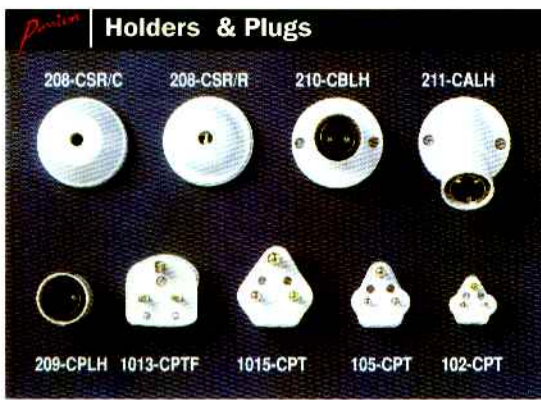

S No.	Catalogue No.	Description	Qty. in Packing
30	208-CSR/C	2 Plate Ceiling Rose Conical	10
31	208-CSR/R	2/3 Plate Ceiling Rose Round	10
32	210-CBLH	Batten Holder	10
33	211-CALH	Angle Holder	10
34	209-CPLH	Pendant Holder	10
35	1013-CPTF	13 Amps Fused Plug	10
36	1015-CPT	15 Amps Plug	10
37	105-CPT	5 Amps Plug	10
38	102-CPT	2 Amps Plug	10

S No.	Catalogue No.	Description	Qty. in Packing
39	404-CMB	35 mm Deep Square	10
40	405-CMB	40 mm Deep Square	10
41	402-CMB	40 mm Deep Rectangular	10
42	401-CMB	20 mm Deep Square Box	10
43	406-CMB	35 mm Deep Rectangular	10
44	403-CMB	Architrave Box	10

S No.	Catalogue No.	Description	Qty. in Packing
45	101-CBP	Blank Plate Double	20
46	100-CBP	Blank Plate Single	20
47	703-CTVO	TV Co-axial Socket Single	10
48	702-CTO	Telephone Cord Outlet Double	10
49	701-CTO	Telephone Cord Outlet Single	10
50	704-CTVO	TV Co-axial Socket Double	10

S No.	Catalogue No.	Description	Qty. in Packing
51	110/230-CTSS	Shavers only with transformer	10

Dimensions of Passion/Lunar/Sollar Range