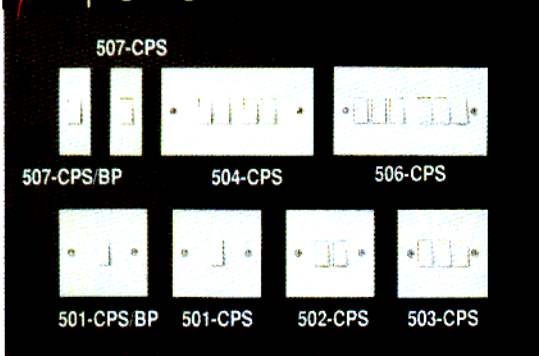

Lighting Switches

S No.	Catalogue No.	Description	Qty. in Packing
1	507-CPS/BP	Architrave Bell Push 6 Amps	20
2	507-CPS	Architrave 1 Way / 2 Way 6 Amps	20
3	504-CPS	4 Gang 2 Way 6 Amps	10
4	506-CPS	6 Gang 2 Way 6 Amps	10
5	501-CPS/BP	1 Gang Bell Push 6 Amps	10
6	501-CPS	1Gang 1 Way / 2 Way 6 Amps	10
7	502-CPS	2 Gang 2 Way 6 Amps	10
8	503-CPS	3 Gang 2 Way 6 Amps	10

13 Amps Socket & Switch Sockets

S No.	Catalogue No.	Description	Qty. in Packing
9	1013-CSO	13Amps Single Unswitched Socket	10
10	1013-CSO/D	13Amps Double Unswitched Socket	10
11	1013-CSSOR/D*	13Amps Double Switch Socket with Neon	10
12	1013-CSSO/R*	13Amps Single Switched Socket with Neon	10

S No.	Catalogue No.	Description	Qty. in Packing
51	110/230-CTSS	Shavers only with transformer	10

Dimensions of Passion/Lunar/Sollar Range