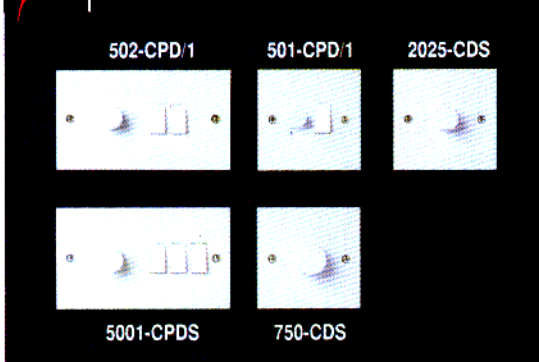

Combinations

S No.	Catalogue No.	Description	Qty. in Packing
25	502-CPD/1	2 Gang 2 Way with 400 Watts Regulator / Dimmer	10
26	501-CPD/1	1 Gang 2 Way with 400 Watts Regulator / Dimmer	10
27	2025-CDS	400 Watts Regulator / Dimmer	10
28	5001-CPDS	3 Gang 2 Way with 400 Watts Regulator / Dimmer	10
29	750-CDS	750 Watts Regulator / Dimmer	10