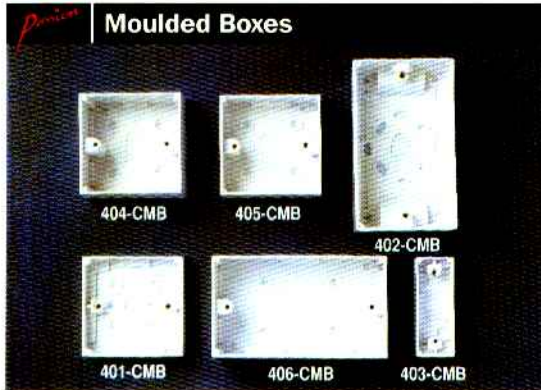

S No.	Catalogue No.	Description	Qty. in Packing
30	208-CSR/C	2 Plate Ceiling Rose Conical	10
31	208-CSR/R	2/3 Plate Ceiling Rose Round	10
32	210-CBLH	Batten Holder	10
33	211-CALH	Angle Holder	10
34	209-CPLH	Pendant Holder	10
35	1013-CPTF	13 Amps Fused Plug	10
36	1015-CPT	15 Amps Plug	10
37	105-CPT	5 Amps Plug	10
38	102-CPT	2 Amps Plug	10