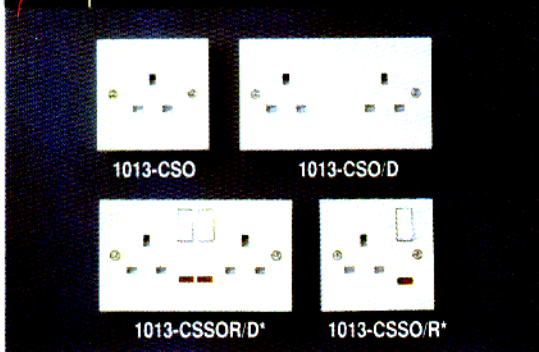

Lighting Switches

S No.	Catalogue No.	Description	Qty. in Packing
1	507-CPS/BP	Architrave Bell Push 6 Amps	20
2	507-CPS	Architrave 1 Way / 2 Way 6 Amps	20
3	504-CPS	4 Gang 2 Way 6 Amps	10
4	506-CPS	6 Gang 2 Way 6 Amps	10
5	501-CPS/BP	1 Gang Bell Push 6 Amps	10
6	501-CPS	1Gang 1 Way / 2 Way 6 Amps	10
7	502-CPS	2 Gang 2 Way 6 Amps	10
8	503-CPS	3 Gang 2 Way 6 Amps	10

13 Amps Socket & Switch Sockets

S No.	Catalogue No.	Description	Qty. in Packing
9	1013-CSO	13Amps Single Unswitched Socket	10
10	1013-CSO/D	13Amps Double Unswitched Socket	10
11	1013-CSSOR/D*	13Amps Double Switch Socket with Neon	10
12	1013-CSSO/R*	13Amps Single Switched Socket with Neon	10

*Available without Neon Too.

Power Range

S No.	Catalogue No.	Description	Qty. in Packing
13	1501-CPS	20 Amps Single Pole Switch	10
14	2021-CDPS	20 Amps Double Pole Switch with Neon	10
15	2026-CFOP	20 Amps Flex Outlet	10
16	4500-CCU	45 Amps Cooker Control Unit	10
17	410-CCU	45 Amps Connector Unit	10

Power Range with Sockets

S No.	Catalogue No.	Description	Qty. in Packing
18	3032-CDP	30 Amps Double Pole Switch with Neon	10
19	1502-CDPF	13 Amps Double Pole Switch with Fuse and Neon	10
20	105-CSSO/R	5 Amps Switched Socket with Neon	10
21	102-CSO	2 Amps Telephone Unswitched Socket	10
22	1015-CSSO/R	15 Amps Switched Socket with Neon	10
23	105-CSO	5 Amps Unswitched Socket	10
24	1015-CSO	15 Amps Unswitched Socket	10