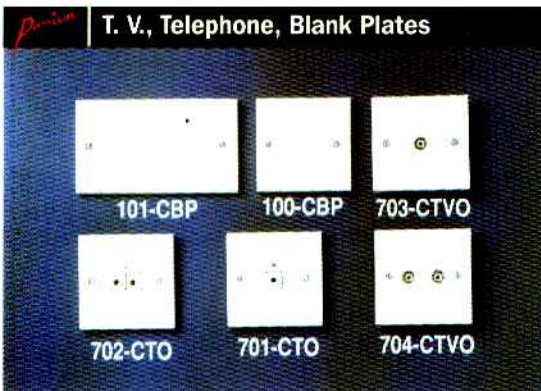

S No.	Catalogue No.	Description	Qty. in Packing
39	404-CMB	35 mm Deep Square	10
40	405-CMB	40 mm Deep Square	10
41	402-CMB	40 mm Deep Rectangular	10
42	401-CMB	20 mm Deep Square Box	10
43	406-CMB	35 mm Deep Rectangular	10
44	403-CMB	Architrave Box	10