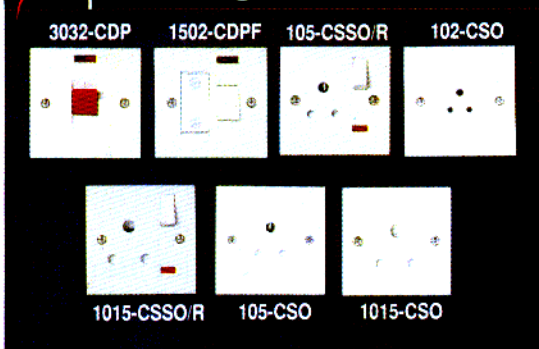

Lighting Switches

S No.	Catalogue No.	Description	Qty. in Packing
1	507-CPS/BP	Architrave Bell Push 6 Amps	20
2	507-CPS	Architrave 1 Way / 2 Way 6 Amps	20
3	504-CPS	4 Gang 2 Way 6 Amps	10
4	506-CPS	6 Gang 2 Way 6 Amps	10
5	501-CPS/BP	1 Gang Bell Push 6 Amps	10
6	501-CPS	1Gang 1 Way / 2 Way 6 Amps	10
7	502-CPS	2 Gang 2 Way 6 Amps	10
8	503-CPS	3 Gang 2 Way 6 Amps	10

13 Amps Socket & Switch Sockets

S No.	Catalogue No.	Description	Qty. in Packing
9	1013-CSO	13Amps Single Unswitched Socket	10
10	1013-CSO/D	13Amps Double Unswitched Socket	10
11	1013-CSSOR/D*	13Amps Double Switch Socket with Neon	10
12	1013-CSSO/R*	13Amps Single Switched Socket with Neon	10

*Available without Neon Too.

Power Range

S No.	Catalogue No.	Description	Qty. in Packing
13	1501-CPS	20 Amps Single Pole Switch	10
14	2021-CDPS	20 Amps Double Pole Switch with Neon	10
15	2026-CFOP	20 Amps Flex Outlet	10
16	4500-CCU	45 Amps Cooker Control Unit	10
17	410-CCU	45 Amps Connector Unit	10

Power Range with Sockets

S No.	Catalogue No.	Description	Qty. in Packing
18	3032-CDP	30 Amps Double Pole Switch with Neon	10
19	1502-CDPF	13 Amps Double Pole Switch with Fuse and Neon	10
20	105-CSSO/R	5 Amps Switched Socket with Neon	10
21	102-CSO	2 Amps Telephone Unswitched Socket	10
22	1015-CSSO/R	15 Amps Switched Socket with Neon	10
23	105-CSO	5 Amps Unswitched Socket	10
24	1015-CSO	15 Amps Unswitched Socket	10