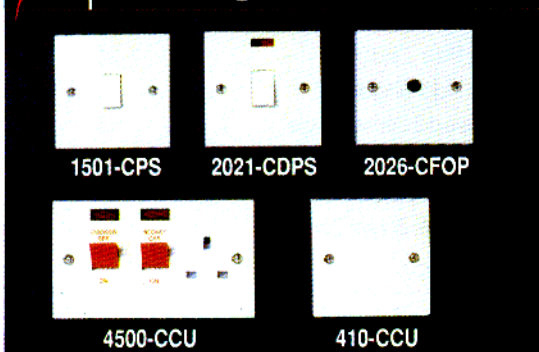

Lighting Switches

S No.	Catalogue No.	Description	Qty. in Packing
1	507-CPS/BP	Architrave Bell Push 6 Amps	20
2	507-CPS	Architrave 1 Way / 2 Way 6 Amps	20
3	504-CPS	4 Gang 2 Way 6 Amps	10
4	506-CPS	6 Gang 2 Way 6 Amps	10
5	501-CPS/BP	1 Gang Bell Push 6 Amps	10
6	501-CPS	1Gang 1 Way / 2 Way 6 Amps	10
7	502-CPS	2 Gang 2 Way 6 Amps	10
8	503-CPS	3 Gang 2 Way 6 Amps	10

13 Amps Socket & Switch Sockets

S No.	Catalogue No.	Description	Qty. in Packing
9	1013-CSO	13Amps Single Unswitched Socket	10
10	1013-CSO/D	13Amps Double Unswitched Socket	10
11	1013-CSSOR/D*	13Amps Double Switch Socket with Neon	10
12	1013-CSSO/R*	13Amps Single Switched Socket with Neon	10

*Available without Neon Too.

Power Range

S No.	Catalogue No.	Description	Qty. in Packing
13	1501-CPS	20 Amps Single Pole Switch	10
14	2021-CDPS	20 Amps Double Pole Switch with Neon	10
15	2026-CFOP	20 Amps Flex Outlet	10
16	4500-CCU	45 Amps Cooker Control Unit	10
17	410-CCU	45 Amps Connector Unit	10